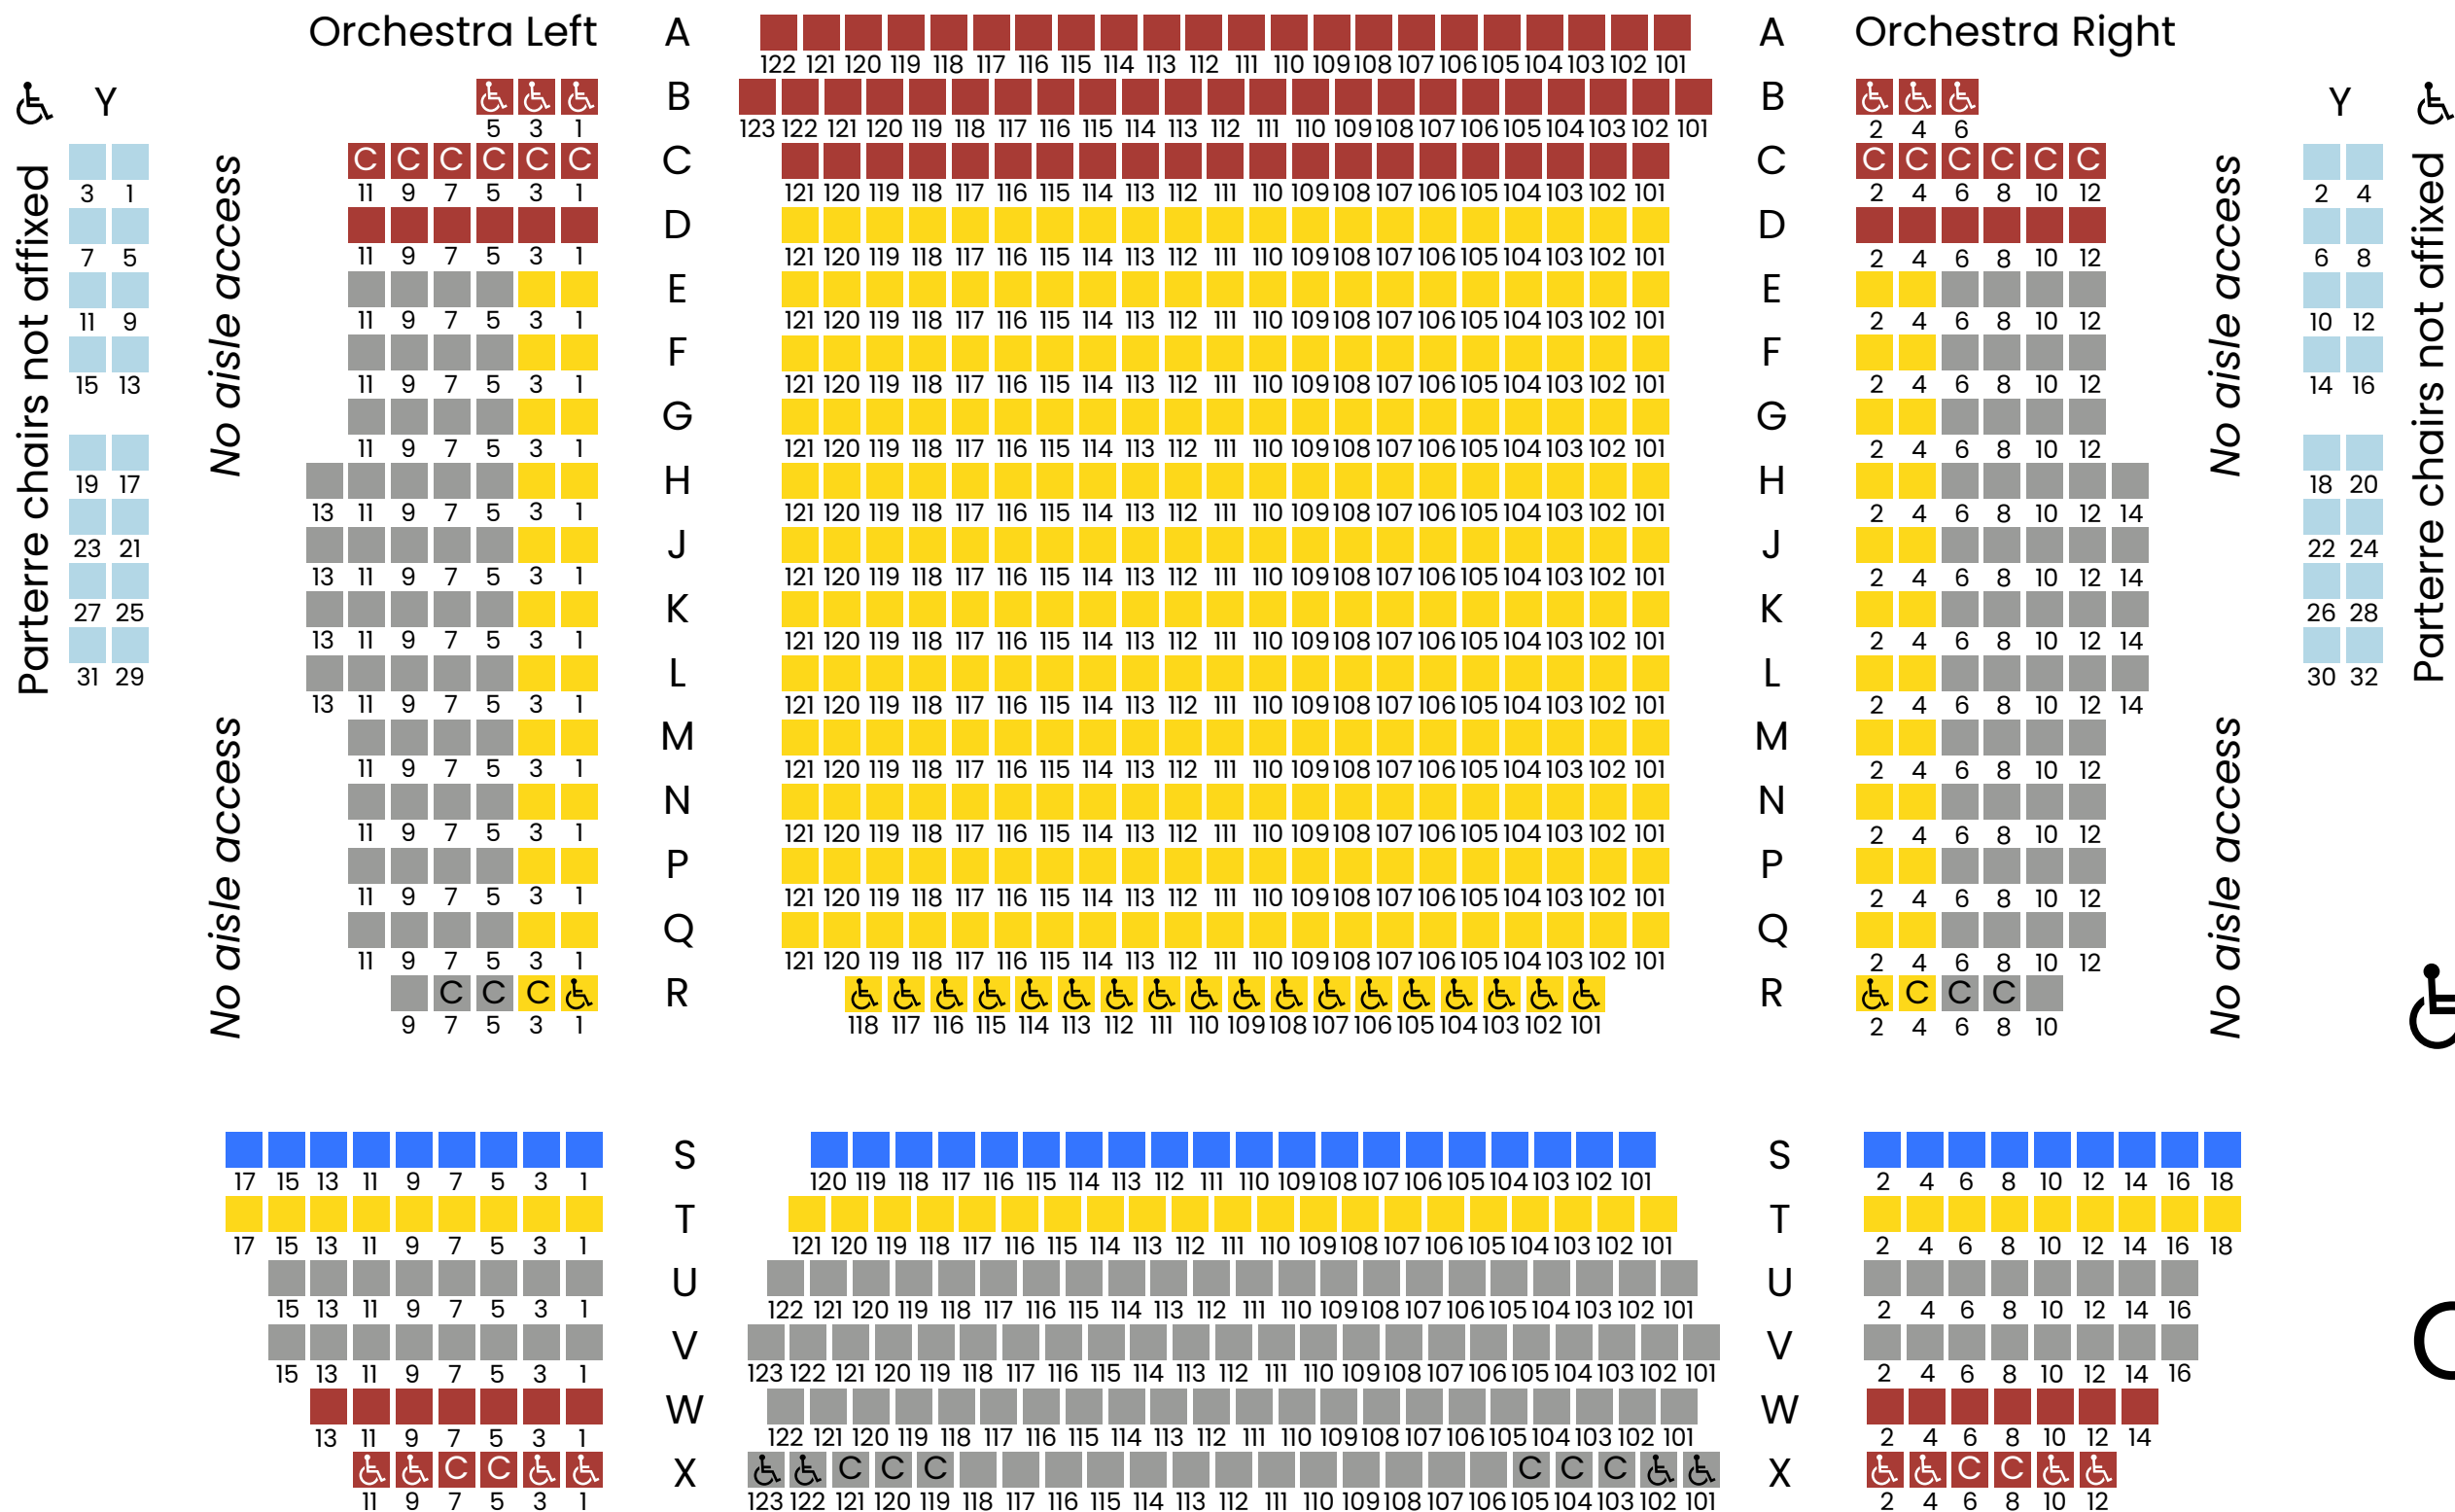

## STAGE

### Orchestra Center

Platinum

Sapphire

Gold

Silver

Bronze

Indicates accessible seating. These seats may be removed to make space for a wheelchair. Adjacent seats may be used as companion seating.

These seats are reserved for wheelchair companion seating.

### Balcony Left

### Balcony Right

Indicates accessible seating. These seats may be removed to make space for a wheelchair. Adjacent seats may be used as companion seating.

These seats are reserved for wheelchair companion seating.