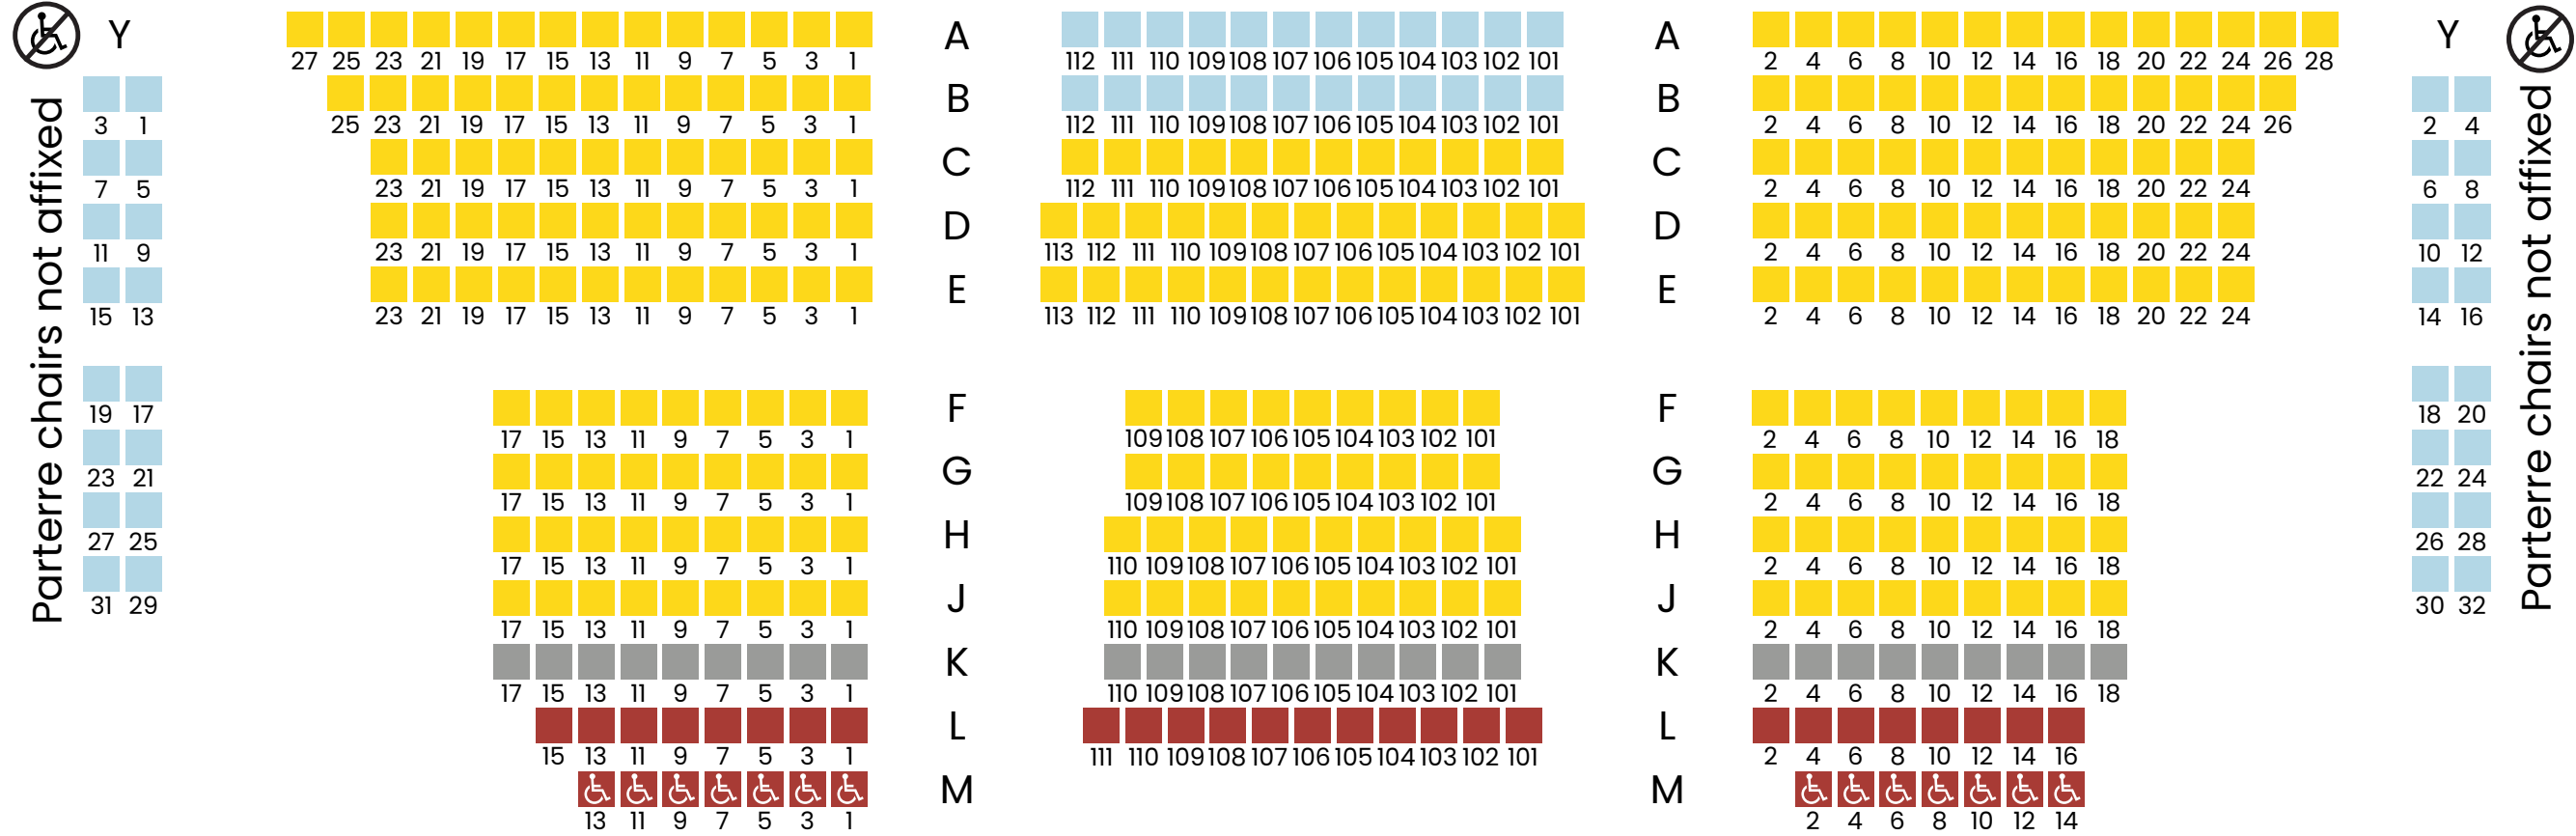

## STAGE

### Orchestra Center

Platinum

Sapphire

Gold

Silver

Bronze

Indicates accessible seating. These seats may be removed to make space for a wheelchair. Adjacent seats may be used as companion seating.

These seats are reserved for wheelchair companion seating.

### Balcony Right

Indicates accessible seating. These seats may be removed to make space for a wheelchair. Adjacent seats may be used as companion seating.

These seats are reserved for wheelchair companion seating.